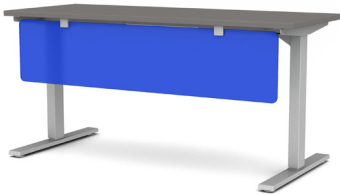

COLORED FROSTED ACRYLIC

MODESTY PANEL
(Model MOD-CFRO)

Width	Height	CFRO	# of Clamps	Weight
24"	12"	$211	2	3
24"	16"	$246	2	4
24"	18"	$274	2	5
30"	12"	$247	2	4
30"	16"	$294	2	5
30"	18"	$317	2	6
36"	12"	$276	2	5
36"	16"	$347	2	6
36"	18"	$434	2	7
42"	12"	$319	2	5
42"	16"	$388	2	7
42"	18"	$442	2	8
48"	12"	$326	2	6
48"	16"	$394	2	8
48"	18"	$448	2	9
54"	12"	$479	2	7
54"	16"	$599	2	9
54"	18"	$823	2	10
60"	12"	$514	3	8
60"	16"	$635	3	10
60"	18"	$860	3	11
66"	12"	$519	3	8
66"	16"	$641	3	11
66"	18"	$868	3	12
72"	12"	$563	3	9
72"	16"	$695	3	12
72"	18"	$947	3	13

Frosted Acrylic .25" thick with smooth edges

NOTE: Pricing in USD