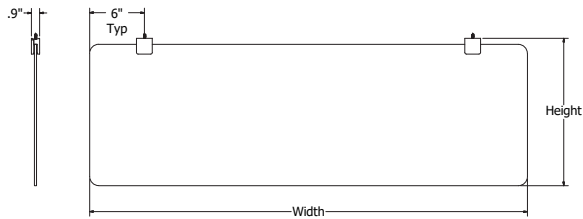

MODESTY PANEL

DESK PRIVACY

Feel relaxed in your space. Merge Work's modesty panel mounts securely to the underside of your desk or table providing privacy in your workspace.

Customized to fit your work surface, modesty panels are available in frosted acrylic or colored frosted acrylic. Easy to install, modesty panels add privacy and protection to your personal workstation.

- Frosted acrylic 0.25" thick with smooth edges
- Multiple panel configurations to fit your work surface
- Durable brushed nickel finished mounting hardware
- Easy to install

How to build your SKU:

Step 1:
Choose your
Model