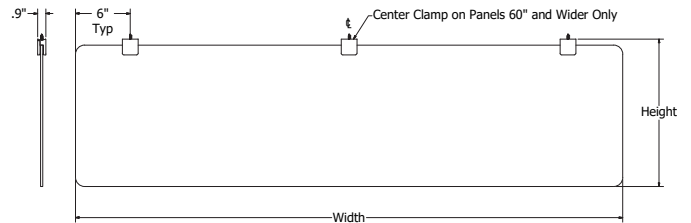

MODESTY PANEL

DESK PRIVACY

Feel relaxed in your space. Merge Work's modesty panel mounts securely to the underside of your desk or table providing privacy in your workspace.

Customized to fit your work surface, modesty panels are available in frosted acrylic or colored frosted acrylic. Easy to install, modesty panels add privacy and protection to your personal workstation.

- Frosted acrylic 0.25" thick with smooth edges
- Multiple panel configurations to fit your work surface
- Durable brushed nickel finished mounting hardware
- Easy to install

How to build your SKU:

Step 1:
Choose your
Model