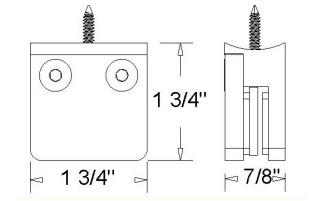

FROSTED ACRYLIC

Width	Height	FRO	# of Clamps	Weight
24"	12"	$176	2	3
24"	16"	$196	2	4
24"	18"	$216	2	5
30"	12"	$196	2	4
30"	16"	$228	2	5
30"	18"	$244	2	6
36"	12"	$212	2	5
36"	16"	$248	2	6
36"	18"	$276	2	7
42"	12"	$240	2	5
42"	16"	$280	2	7
42"	18"	$312	2	8
48"	12"	$260	2	6
48"	16"	$296	2	8
48"	18"	$332	2	9
54"	12"	$264	2	7
54"	16"	$320	2	9
54"	18"	$364	2	10
60"	12"	$330	3	8
60"	16"	$394	3	10
60"	18"	$426	3	11
66"	12"	$338	3	8
66"	16"	$402	3	11
66"	18"	$434	3	12
72"	12"	$358	3	9
72"	16"	$406	3	12
72"	18"	$478	3	13

Frosted Acrylic .25" thick with smooth edges

Part of our Quick Ship Program, which ships product in 3 days from order & payment receipt

NOTE: Pricing in USD

COLORED FROSTED ACRYLIC

Width	Height	CFRO	# of Clamps	Weight
24"	12"	$211	2	3
24"	16"	$246	2	4
24"	18"	$274	2	5
30"	12"	$247	2	4
30"	16"	$294	2	5
30"	18"	$317	2	6
36"	12"	$276	2	5
36"	16"	$347	2	6
36"	18"	$434	2	7
42"	12"	$319	2	5
42"	16"	$388	2	7
42"	18"	$442	2	8
48"	12"	$326	2	6
48"	16"	$394	2	8
48"	18"	$448	2	9
54"	12"	$479	2	7
54"	16"	$599	2	9
54"	18"	$823	2	10
60"	12"	$514	3	8
60"	16"	$635	3	10
60"	18"	$860	3	11
66"	12"	$519	3	8
66"	16"	$641	3	11
66"	18"	$868	3	12
72"	12"	$563	3	9
72"	16"	$695	3	12
72"	18"	$947	3	13

Frosted Acrylic .25" thick with smooth edges

NOTE: Pricing in USD