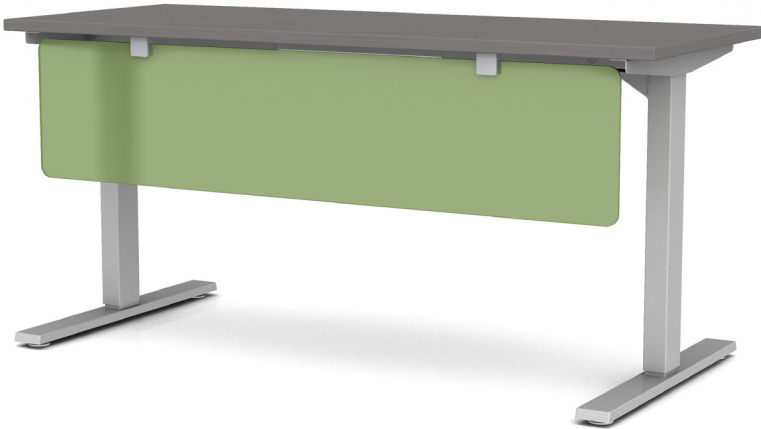

MODESTY PANEL

DESK PRIVACY

Feel relaxed in your space. Merge Work's modesty panel mounts securely to the underside of your desk or table providing privacy in your workspace.

Customized to fit your work surface, modesty panels are available in frosted acrylic or colored frosted acrylic. Easy to install, modesty panels add privacy and protection to your personal workstation.

- Frosted acrylic 0.25" thick with smooth edges
- Multiple panel configurations to fit your work surface
- Durable brushed nickel finished mounting hardware
- Easy to install

How to build your SKU:

Step 1:
Choose your
Model

Frosted Acrylic .25" thick with smooth edges

Part of our Quick Ship Program, which ships product in 3 days from order & payment receipt

NOTE: Pricing in USD

COLORED FROSTED ACRYLIC

MODESTY PANEL
(Model MOD-CFRO)