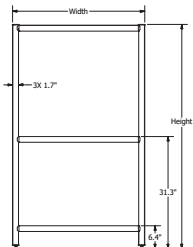

Widths	Heights	Frame Only	Grade A	Grade B	Grade C	Grade A	Grade B	Grade C	Weight
24"	42"	$335	+$75	+$105	+$135	+$35	+$60	+$70	12
24"	48"	$360	+$75	+$105	+$135	+$60	+$75	+$95	14
24"	54"	$380	+$75	+$105	+$135	+$75	+$100	+$135	15
24"	62"	$405	+$75	+$105	+$135	+$100	+$155	+$170	17
24"	72"	$440	+$75	+$105	+$135	+$145	+$185	+$255	19
30"	42"	$365	+$100	+$150	+$180	+$40	+$70	+$95	14
30"	48"	$390	+$100	+$150	+$180	+$75	+$95	+$125	16
30"	54"	$415	+$100	+$150	+$180	+$100	+$130	+$180	18
30"	62"	$440	+$100	+$150	+$180	+$190	+$235	+$300	20
30"	72"	$480	+$100	+$150	+$180	+$195	+$240	+$345	23
37"	42"	$405	+$120	+$170	+$235	+$55	+$80	+$120	17
37"	48"	$430	+$120	+$170	+$235	+$115	+$135	+$160	19
37"	54"	$455	+$120	+$170	+$235	+$120	+$155	+$235	21
37"	62"	$485	+$120	+$170	+$235	+$195	+$250	+$310	24
37"	72"	$525	+$120	+$170	+$235	+$260	+$310	+$455	27
42"	42"	$430	+$145	+$185	+$240	+$65	+$90	+$125	19
42"	48"	$455	+$145	+$185	+$240	+$120	+$135	+$165	21
42"	54"	$480	+$145	+$185	+$240	+$145	+$180	+$235	23
42"	62"	$510	+$145	+$185	+$240	+$195	+$265	+$310	26
42"	72"	$555	+$145	+$185	+$240	+$285	+$345	+$460	29
49"	42"	$465	+$145	+$195	+$285	+$70	+$100	+$145	21
49"	48"	$495	+$145	+$195	+$285	+$120	+$135	+$195	24
49"	54"	$520	+$145	+$195	+$285	+$145	+$190	+$280	26
49"	62"	$555	+$145	+$195	+$285	+$195	+$295	+$360	29
49"	72"	$600	+$145	+$195	+$285	+$290	+$355	+$545	34
61"	42"	$530	+$260	+$325	+$390	+$135	+$155	+$210	26
61"	48"	$560	+$260	+$325	+$390	+$260	+$245	+$270	29
61"	54"	$590	+$260	+$325	+$390	+$260	+$295	+$390	32
61"	62"	$630	+$260	+$325	+$390	+$515	+$560	+$755	35
61"	72"	$680	+$260	+$325	+$390	+$515	+$570	+$760	40
73"	42"	$595	+$260	+$350	+$470	+$135	+$165	+$240	30
73"	48"	$630	+$260	+$350	+$470	+$260	+$250	+$325	33
73"	54"	$660	+$260	+$350	+$470	+$260	+$315	+$470	37
73"	62"	$700	+$260	+$350	+$470	+$515	+$590	+$760	41
73"	72"	$755	+$260	+$350	+$470	+$515	+$600	+$900	47