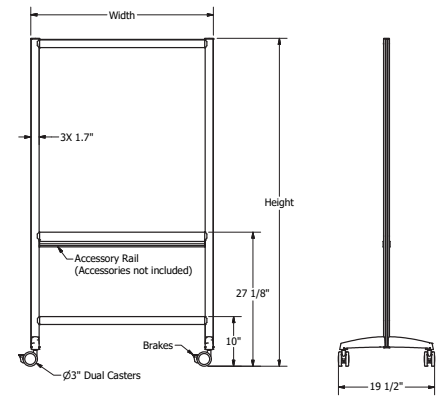

Letter Tray - S-Series

S-LTT

\$50

Legal Tray - S-Series

S-LGT

\$55

Accessory Tray S-Series

S-AT

\$40

Pen Cup

S-PC

\$25

FRONTAGE™ GLASS BOARD

FRONTAGE™
(Model 3MMG)

Standard Widths	Standard Heights	Core Materials		Weight
		GCL	GWB	
37"	66"	\$1,210	\$1,690	54
37"	76"	\$1,305	\$1,905	63
49"	76"	\$1,500	\$2,300	81