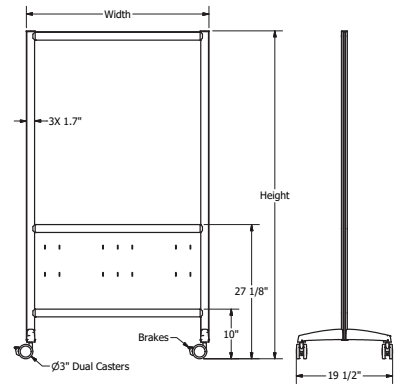

Letter Tray - S-Series

S-LTT

\$50

Legal Tray - S-Series

S-LGT

\$55

Accessory Tray S-Series

S-AT

\$40

Pen Cup

S-PC

\$25

FRONTAGE™ GLASS BOARD

FRONTAGE™
(Model 3MMG)

Standard Widths	Standard Heights	Core Materials		Weight
		GCL	GWB	
37"	66"	\$1,210	\$1,690	54
37"	76"	\$1,305	\$1,905	63
49"	76"	\$1,500	\$2,300	81

*Organizational Core Model
Uses M-Series Accessories (Accessories not included)
NOTE: Pricing in USD

Accessories Available for 3MMG (Sold Separately)

	SKU	Price
Flip Chart Clip Set	FCC	\$30
Universal Hinge Kit Mobile Office Partitions	HGEUM	\$60
Marker Tray - M-Series	M-WBTR	\$65
Pencil Cup - M-Series	M-PTH	\$42
Letter Tray - M-Series	M-LTH	\$48