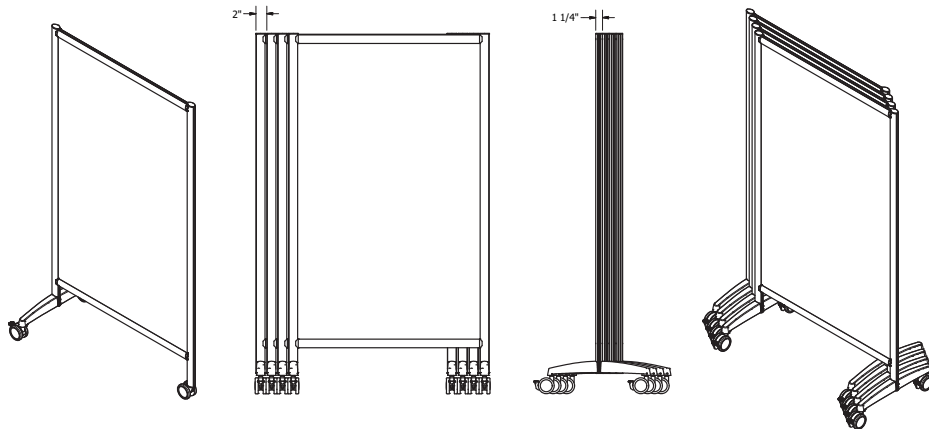

CHARTER™ GLASS BOARD

CHARTER™
(Model 2XMG)

		Core Materials		
Standard Widths	Standard Heights	GCL	GWB	Weight
37"	66"	\$1,029	\$1,731	59
37"	76"	\$1,120	\$1,948	68
42"	76"	\$1,181	\$2,101	76

*Full Core Model
Uses General Accessories
NOTE: Pricing in USD

Accessories Available for 2XMG (Sold Separately)	SKU	Price
--	-----	-------

Flip Chart Clip Set

FCC

\$30

Universal Hinge Kit Mobile Office Partitions

HGEUM

\$60

ANNEX™ GLASS BOARD

ANNEX™
(Model 3SLG)

Widths	Heights	Upper Core Materials GCLS - Glass Clear					Upper Core Materials GWB - Glass Whiteboard					Weight
		MDG	FRO	Lower Core Materials			MDG	FRO	Lower Core Materials			
				F__	CFRO	LAM			F__	CFRO	LAM	
37"	66"	\$1,125	\$1,150	\$1,150	\$1,190	\$1,190	\$1,605	\$1,630	\$1,630	\$1,670	\$1,670	48
37"	76"	\$1,220	\$1,245	\$1,245	\$1,285	\$1,285	\$1,820	\$1,845	\$1,845	\$1,885	\$1,885	57
49"	76"	\$1,410	\$1,445	\$1,445	\$1,490	\$1,490	\$2,210	\$2,245	\$2,245	\$2,290	\$2,290	72

*Lower Accessory Rail Model
The top of the center rail is 27" off the floor
Uses S-Series Accessories (Accessories not included)
NOTE: Pricing in USD

Accessories Available for 3SLG (Sold Separately)

Flip Chart Clip Set