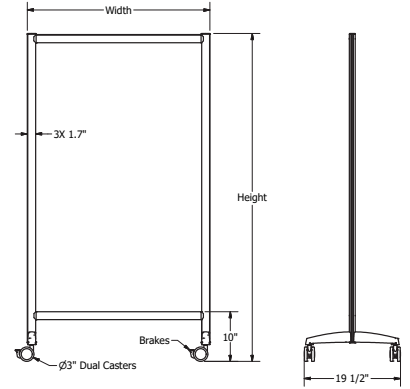

CHARTER™ GLASS BOARD

CHARTER™
(Model 2XMG)

		Core Materials		
Standard Widths	Standard Heights	GCL	GWB	Weight
37"	66"	\$1,029	\$1,731	59
37"	76"	\$1,120	\$1,948	68
42"	76"	\$1,181	\$2,101	76

*Full Core Model
Uses General Accessories
NOTE: Pricing in USD

Accessories Available for 2XMG (Sold Separately)	SKU	Price
--	-----	-------

Flip Chart Clip Set

FCC

\$30

Universal Hinge Kit Mobile Office Partitions

HGEUM

\$60

ANNEX™ GLASS BOARD

ANNEX™
(Model 3SLG)

Widths	Heights	Upper Core Materials GCLS - Glass Clear					Upper Core Materials GWB - Glass Whiteboard					Weight
		MDG	FRO	Lower Core Materials			MDG	FRO	Lower Core Materials			
				F__	CFRO	LAM			F__	CFRO	LAM	
37"	66"	\$1,125	\$1,150	\$1,150	\$1,190	\$1,190	\$1,605	\$1,630	\$1,630	\$1,670	\$1,670	48
37"	76"	\$1,220	\$1,245	\$1,245	\$1,285	\$1,285	\$1,820	\$1,845	\$1,845	\$1,885	\$1,885	57
49"	76"	\$1,410	\$1,445	\$1,445	\$1,490	\$1,490	\$2,210	\$2,245	\$2,245	\$2,290	\$2,290	72

*Lower Accessory Rail Model
The top of the center rail is 27" off the floor
Uses S-Series Accessories (Accessories not included)
NOTE: Pricing in USD

Accessories Available for 3SLG (Sold Separately)

Flip Chart Clip Set