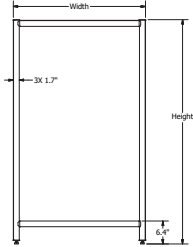

# MODULAR PANELS

VILLA WALL™  
(Model 2X)

\*Full Core Model  
Can accommodate all Accessories (Accessories not included)  
NOTE: Pricing in USD

Widths	Heights	MDG	FRO	F	WB (both sides)	CFRO	LAM	Weight
24"	42"	\$375	\$425	\$450	\$420	\$495	\$545	11
24"	48"	\$405	\$480	\$480	\$460	\$550	\$575	13
24"	54"	\$430	\$505	\$510	\$480	\$570	\$600	14
24"	62"	\$510	\$605	\$550	\$620	\$750	\$675	16
24"	72"	\$545	\$645	\$655	\$655	\$790	N/A	19
30"	42"	\$430	\$525	\$520	\$510	\$620	\$660	13
30"	48"	\$455	\$555	\$550	\$535	\$645	\$685	15
30"	54"	\$475	\$575	\$575	\$555	\$665	\$710	17
30"	62"	\$660	\$845	\$655	\$900	\$1,145	\$845	19
30"	72"	\$700	\$890	\$895	\$945	\$1,185	N/A	22
37"	42"	\$490	\$590	\$600	\$605	\$735	\$800	16
37"	48"	\$520	\$615	\$630	\$630	\$760	\$825	18
37"	54"	\$545	\$645	\$660	\$655	\$785	\$855	20
37"	62"	\$695	\$885	\$730	\$940	\$1,180	\$995	22
37"	72"	\$745	\$930	\$950	\$985	\$1,230	N/A	25
42"	42"	\$515	\$610	\$635	\$625	\$755	\$820	17
42"	48"	\$550	\$695	\$675	\$680	\$835	\$850	19
42"	54"	\$580	\$725	\$705	\$705	\$865	\$875	22
42"	62"	\$725	\$910	\$780	\$965	\$1,205	\$1,025	24
42"	72"	\$765	\$955	\$980	\$1,005	\$1,250	N/A	28
49"	42"	\$545	\$645	\$695	\$655	\$785	\$935	20
49"	48"	\$590	\$735	\$760	\$715	\$875	\$1,000	22
49"	54"	\$615	\$760	\$805	\$740	\$900	\$1,025	24
49"	62"	\$760	\$945	\$850	\$1,000	\$1,245	\$1,165	28
49"	72"	\$810	\$995	\$1,030	\$1,045	\$1,290	N/A	32
61"	42"	\$720	\$905	\$845	\$960	\$1,200	\$1,120	23
61"	48"	\$750	\$935	\$885	\$990	\$1,235	\$1,155	26
61"	54"	\$780	\$970	\$925	\$1,020	\$1,265	\$1,190	29
73"	42"	\$770	\$960	\$1,000	\$1,010	\$1,255	\$1,395	27
73"	48"	\$810	\$995	\$1,050	\$1,045	\$1,290	\$1,435	31
73"	54"	\$840	\$1,030	\$1,090	\$1,075	\$1,325	\$1,470	34