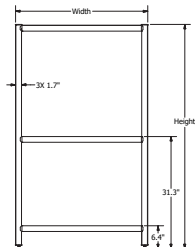

Widths	Heights	Frame Only	Grade A	Grade B	Grade C	Grade A	Grade B	Grade C	Weight
24"	42"	$335	+$75	+$105	+$135	+$35	+$60	+$70	12
24"	48"	$360	+$75	+$105	+$135	+$60	+$75	+$95	14
24"	54"	$380	+$75	+$105	+$135	+$75	+$100	+$135	15
24"	62"	$405	+$75	+$105	+$135	+$100	+$155	+$170	17
24"	72"	$440	+$75	+$105	+$135	+$145	+$185	+$255	19
30"	42"	$365	+$100	+$150	+$180	+$40	+$70	+$95	14
30"	48"	$390	+$100	+$150	+$180	+$75	+$95	+$125	16
30"	54"	$415	+$100	+$150	+$180	+$100	+$130	+$180	18
30"	62"	$440	+$100	+$150	+$180	+$190	+$235	+$300	20
30"	72"	$480	+$100	+$150	+$180	+$195	+$240	+$345	23
37"	42"	$405	+$120	+$170	+$235	+$55	+$80	+$120	17
37"	48"	$430	+$120	+$170	+$235	+$115	+$135	+$160	19
37"	54"	$455	+$120	+$170	+$235	+$120	+$155	+$235	21
37"	62"	$485	+$120	+$170	+$235	+$195	+$250	+$310	24
37"	72"	$525	+$120	+$170	+$235	+$260	+$310	+$455	27
42"	42"	$430	+$145	+$185	+$240	+$65	+$90	+$125	19
42"	48"	$455	+$145	+$185	+$240	+$120	+$135	+$165	21
42"	54"	$480	+$145	+$185	+$240	+$145	+$180	+$235	23
42"	62"	$510	+$145	+$185	+$240	+$195	+$265	+$310	26
42"	72"	$555	+$145	+$185	+$240	+$285	+$345	+$460	29
49"	42"	$465	+$145	+$195	+$285	+$70	+$100	+$145	21
49"	48"	$495	+$145	+$195	+$285	+$120	+$135	+$195	24
49"	54"	$520	+$145	+$195	+$285	+$145	+$190	+$280	26
49"	62"	$555	+$145	+$195	+$285	+$195	+$295	+$360	29
49"	72"	$600	+$145	+$195	+$285	+$290	+$355	+$545	34
61"	42"	$530	+$260	+$325	+$390	+$135	+$155	+$210	26
61"	48"	$560	+$260	+$325	+$390	+$260	+$245	+$270	29
61"	54"	$590	+$260	+$325	+$390	+$260	+$295	+$390	32
61"	62"	$630	+$260	+$325	+$390	+$515	+$560	+$755	35
61"	72"	$680	+$260	+$325	+$390	+$515	+$570	+$760	40
73"	42"	$595	+$260	+$350	+$470	+$135	+$165	+$240	30
73"	48"	$630	+$260	+$350	+$470	+$260	+$250	+$325	33
73"	54"	$660	+$260	+$350	+$470	+$260	+$315	+$470	37
73"	62"	$700	+$260	+$350	+$470	+$515	+$590	+$760	41
73"	72"	$755	+$260	+$350	+$470	+$515	+$600	+$900	47